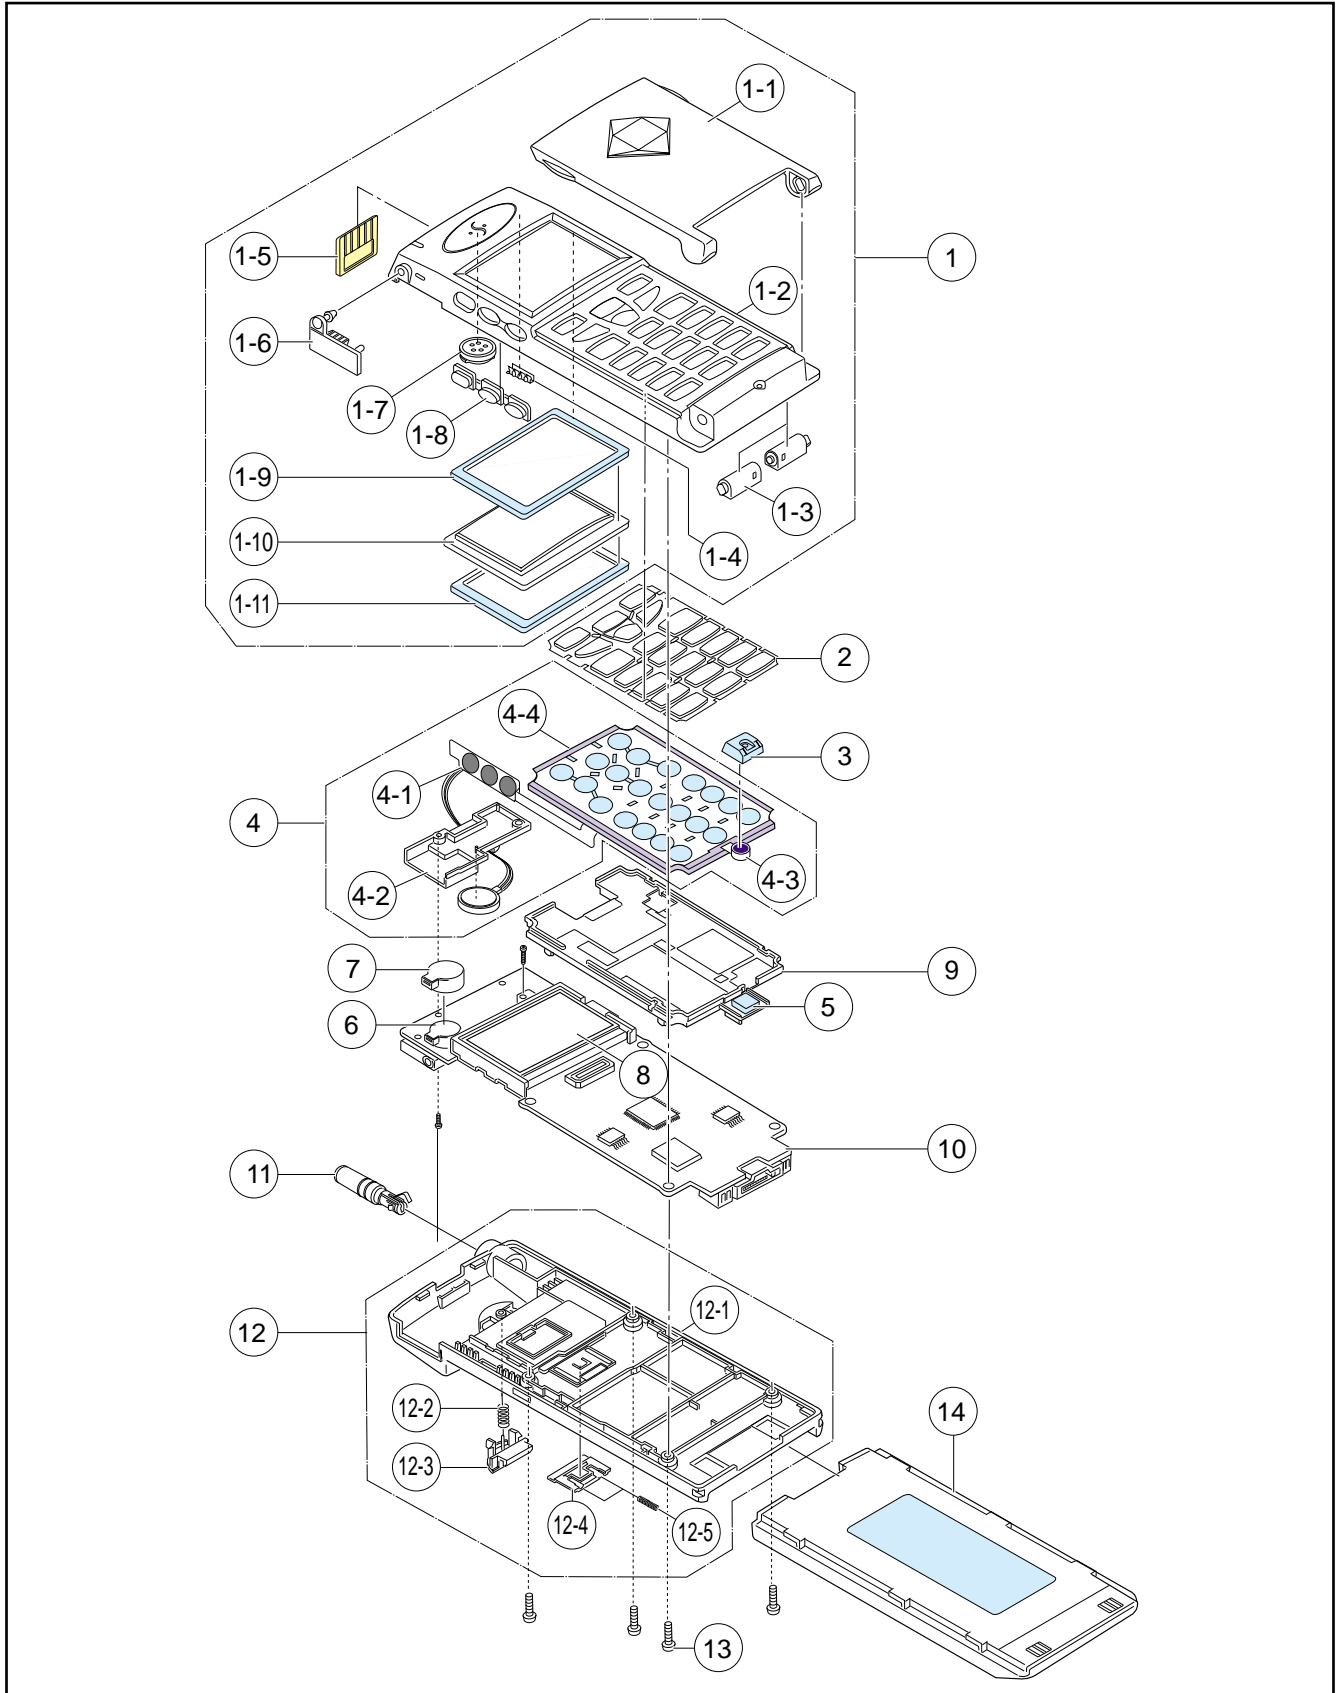

2. Exploded View and its Parts List

2-1 SGH-M100 Cellular phone Exploded View

2-2 SGH-M100 Cellular phone Parts List

NO	DESCRIPTION	SEC.CODE	REMARK
1	MEC-FRONT COVER	GH75-00498C	GOLD
1-1	MEC-FLIP COVER	GH75-00500C	
1-2	PMO-FRONT COVER	GH72-01126C	SNA
1-3	MEC-HINGE ASS'Y	GH75-11115A	SNA
1-4	NPR-SHIELD STRIP	GH7100258A	
1-5	PMO-IRDA WINDOW	GH72-01130A	
1-6	PMO-EARJACK HOLDER	GH72-01134A	
1-7	SPEAKER	3001-001148	
1-8	MEC-VOLUME KEY	GH75-00746A	
1-9	MPR-LCD SILICON	GH74-00548A	SNA
1-10	PMO-LCD WINDOW	GH72-01129A	
1-11	MPR-LCD SPONGE	GH74-00493A	SNA
2	PMO-KEY PAD	GH72-01144A	
3	PMO-MIC HOLDER	GH73-00494A	
4	KEY PBA ASS'Y	GH82-00031A	
4-1	VOL KEY ASS'Y	GH59-00092A	
4-2	REAR SHIELD CAN	GH72-01132A	
4-3	MIC	3003-001047	
4-4	METAL DOME	GH59-00101A	
5	MPR-MIC SPONGE	GH74-00557A	
6	BUZZER	3002-001095	
7	RMO-BUZZER HOLDER	GH7300337A	
8	DISPLAY LCD	GH07-00035A	
9	PMO-KEY SHIELD CAN	GH72-01133A	
10	MAIN PBA	GH92-00785A	
11	ANTENNA	GH42-00062B	
12	MEC-REAR COVER	GH75-00499A	GOLD
12-1	PMO-REARCOVER	GH72-011127A	SNA
12-2	IPR-LOCKER SPRING	GH70-10516A	SNA
12-3	PMO-BATTERAY LOCKER	GH72-01143A	SNA
12-4	PMO-SIM LOCKER	GH72-00513D	SNA
12-5	IPR-SIM SPRING	GH70-00006A	SNA
13	SCREW-MACHINE	6001-001345	4PCS
14	BATTERY	GH43-00206A	750 mAh

2-3 Test Jig (GH80-00161A)

Data Cable

Test Cable

	SWITCH					
MODE	AUTO	SDS S/W	DOWNLOAD S/W	DEBUG S/W	SDS D/L	DEBUG
D/L	HIGH	LOW	HIGH	LOW	CONNECT	N.C
CAL	HIGH	LOW	LOW	HIGH	CONNECT	N.C

2-4 MP3 Data Cable (GH59-00090A)

2-5 Desk Top Charger

Europe (GH44-00121A)

China (GH44-00121C)

2-6 Cigarette Lighter Adaptor

(GH44-30546A)

2-7 Test Cable (GH39-00051A)

2-8 Jack Adaptor (GH59-00103A)

2-9 CD ROM (GH46-00006A)

2-10 Travel Adaptor

Europe (GH44-00119A)

2-11 Travel Adaptor

England (GH44-00119B)

2-12 Travel Adaptor

China (GH44-00119C)

2-13 Travel Adaptor

Australian (GH44-00119D)