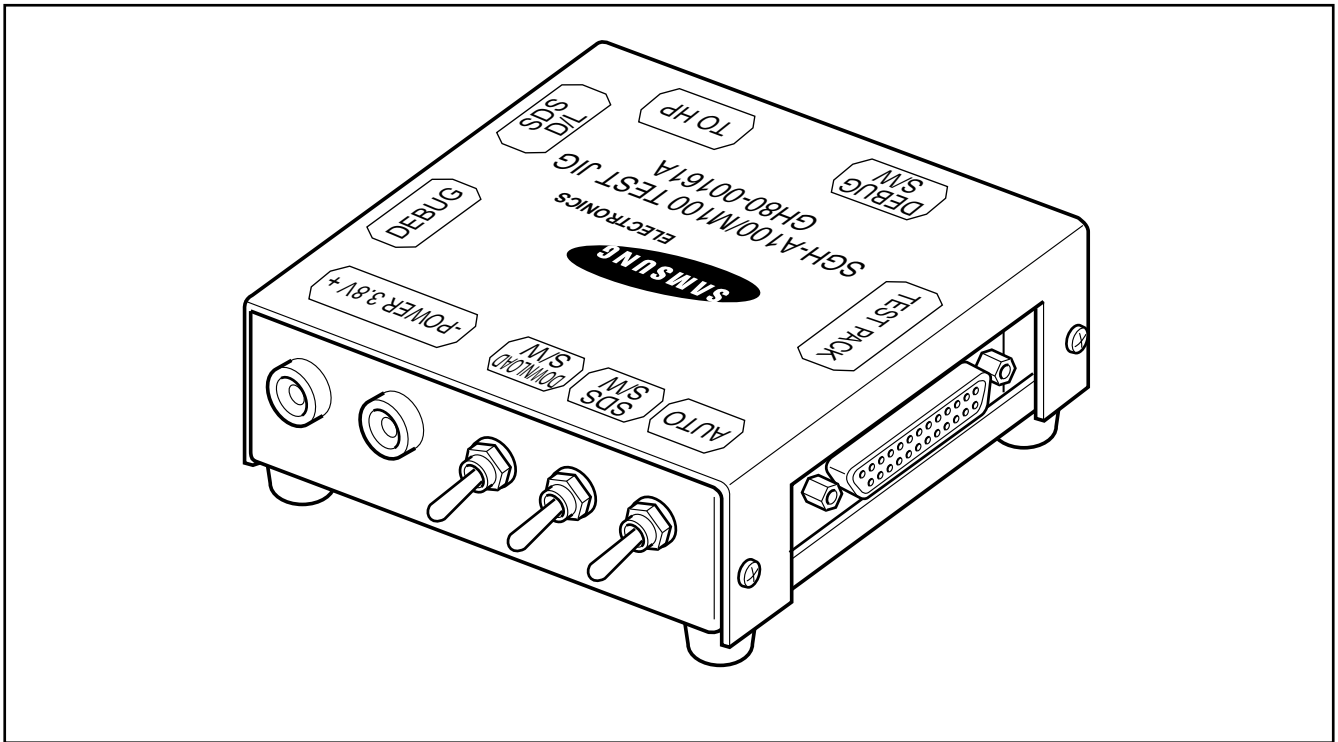

2. Exploded View and its Parts List

2-1 SGH-M100 Cellular phone Exploded View

2-2 SGH-M100 Cellular phone Parts List

NO	DESCRIPTION	SEC.CODE	REMARK
1	MEC-FRONT COVER	GH75-00498C	GOLD
1-1	MEC-FLIP COVER	GH75-00500C	
1-2	PMO-FRONT COVER	GH72-01126C	SNA
1-3	MEC-HINGE ASS'Y	GH75-11115A	SNA
1-4	NPR-SHIELD STRIP	GH7100258A	
1-5	PMO-IRDA WINDOW	GH72-01130A	
1-6	PMO-EARJACK HOLDER	GH72-01134A	
1-7	SPEAKER	3001-001148	
1-8	MEC-VOLUME KEY	GH75-00746A	
1-9	MPR-LCD SILICON	GH74-00548A	SNA
1-10	PMO-LCD WINDOW	GH72-01129A	
1-11	MPR-LCD SPONGE	GH74-00493A	SNA
2	PMO-KEY PAD	GH72-01144A	
3	PMO-MIC HOLDER	GH73-00494A	
4	KEY PBA ASS'Y	GH82-00031A	
4-1	VOL KEY ASS'Y	GH59-00092A	
4-2	REAR SHIELD CAN	GH72-01132A	
4-3	MIC	3003-001047	
4-4	METAL DOME	GH59-00101A	
5	MPR-MIC SPONGE	GH74-00557A	
6	BUZZER	3002-001095	
7	RMO-BUZZER HOLDER	GH7300337A	
8	DISPLAY LCD	GH07-00035A	
9	PMO-KEY SHIELD CAN	GH72-01133A	
10	MAIN PBA	GH92-00785A	
11	ANTENNA	GH42-00062B	
12	MEC-REAR COVER	GH75-00499A	GOLD
12-1	PMO-REARCOVER	GH72-011127A	SNA
12-2	IPR-LOCKER SPRING	GH70-10516A	SNA
12-3	PMO-BATTERAY LOCKER	GH72-01143A	SNA
12-4	PMO-SIM LOCKER	GH72-00513D	SNA
12-5	IPR-SIM SPRING	GH70-00006A	SNA
13	SCREW-MACHINE	6001-001345	4PCS
14	BATTERY	GH43-00206A	750 mAh

2-3 Test Jig (GH80-00161A)

Data Cable

Test Cable

	SWITCH					
MODE	AUTO	SDS S/W	DOWNLOAD S/W	DEBUG S/W	SDS D/L	DEBUG
D/L	HIGH	LOW	HIGH	LOW	CONNECT	N.C
CAL	HIGH	LOW	LOW	HIGH	CONNECT	N.C

2-4 MP3 Data Cable (GH59-00090A)