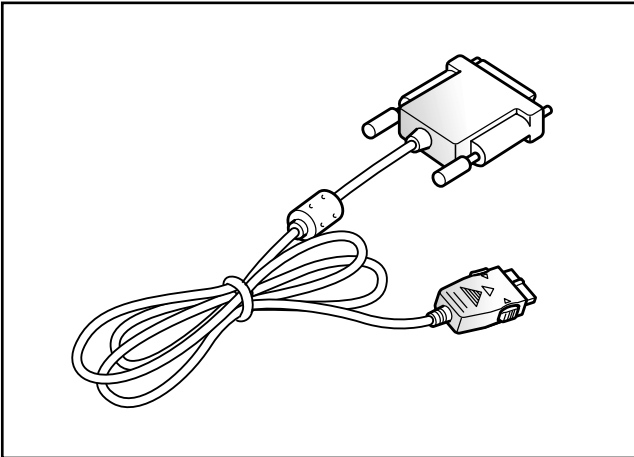

2. Exploded View and its Parts List

2-1 SGH-M100 Cellular phone Exploded View

2-2 SGH-M100 Cellular phone Parts List

NO	DESCRIPTION	SEC.CODE	REMARK
1	MEC-FRONT COVER	GH75-00498C	GOLD
1-1	MEC-FLIP COVER	GH75-00500C	
1-2	PMO-FRONT COVER	GH72-01126C	SNA
1-3	MEC-HINGE ASS'Y	GH75-11115A	SNA
1-4	NPR-SHIELD STRIP	GH7100258A	
1-5	PMO-IRDA WINDOW	GH72-01130A	
1-6	PMO-EARJACK HOLDER	GH72-01134A	
1-7	SPEAKER	3001-001148	
1-8	MEC-VOLUME KEY	GH75-00746A	
1-9	MPR-LCD SILICON	GH74-00548A	SNA
1-10	PMO-LCD WINDOW	GH72-01129A	
1-11	MPR-LCD SPONGE	GH74-00493A	SNA
2	PMO-KEY PAD	GH72-01144A	
3	PMO-MIC HOLDER	GH73-00494A	
4	KEY PBA ASS'Y	GH82-00031A	
4-1	VOL KEY ASS'Y	GH59-00092A	
4-2	REAR SHIELD CAN	GH72-01132A	
4-3	MIC	3003-001047	
4-4	METAL DOME	GH59-00101A	
5	MPR-MIC SPONGE	GH74-00557A	
6	BUZZER	3002-001095	
7	RMO-BUZZER HOLDER	GH7300337A	
8	DISPLAY LCD	GH07-00035A	
9	PMO-KEY SHIELD CAN	GH72-01133A	
10	MAIN PBA	GH92-00785A	
11	ANTENNA	GH42-00062B	
12	MEC-REAR COVER	GH75-00499A	GOLD
12-1	PMO-REARCOVER	GH72-011127A	SNA
12-2	IPR-LOCKER SPRING	GH70-10516A	SNA
12-3	PMO-BATTERAY LOCKER	GH72-01143A	SNA
12-4	PMO-SIM LOCKER	GH72-00513D	SNA
12-5	IPR-SIM SPRING	GH70-00006A	SNA
13	SCREW-MACHINE	6001-001345	4PCS
14	BATTERY	GH43-00206A	750 mAh

2-3 Test Jig (GH80-00161A)

Data Cable

Test Cable

	SWITCH					
MODE	AUTO	SDS S/W	DOWNLOAD S/W	DEBUG S/W	SDS D/L	DEBUG
D/L	HIGH	LOW	HIGH	LOW	CONNECT	N.C
CAL	HIGH	LOW	LOW	HIGH	CONNECT	N.C

2-4 MP3 Data Cable (GH59-00090A)

2-5 Desk Top Charger

Europe (GH44-00121A)

China (GH44-00121C)

2-6 Cigarette Lighter Adaptor

(GH44-30546A)

2-7 Test Cable (GH39-00051A)

2-8 Jack Adaptor (GH59-00103A)

2-9 CD ROM (GH46-00006A)